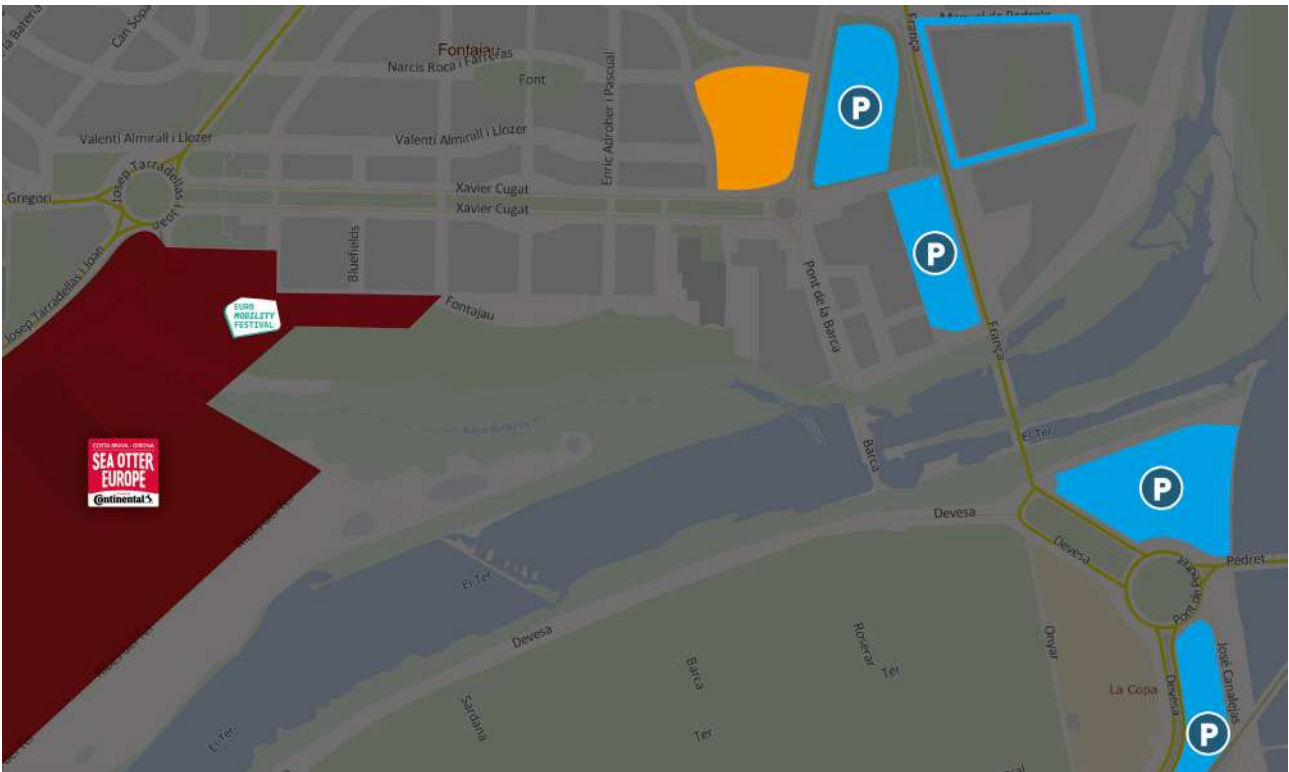

At the moment of throwing something on the ground, let's think about the volunteer who must pick it up.

RULES

EMERGENCY PHONE 650 148 343

wikiloc

Accede a las rutas oficiales de la
SEA OTTER EUROPE en Wikiloc

HOW TO GET THERE/WHERE TO PARK?

ROUTE START

ROUTE END

PARKING CAMPINGCARS

PUBLIC PARKING

ROUTE TO GO

ROUTE BACK

PARKING ZONES