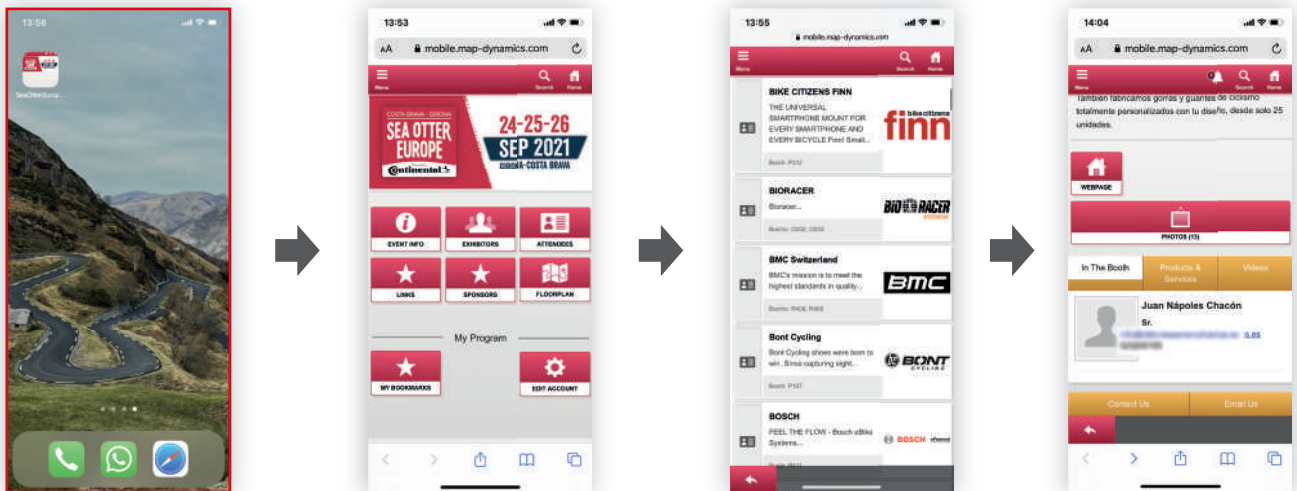

■ SORTIDES ■ DEMOBIKE ■ OBERTURA I TANCAMENT DEL FESTIVAL ■ LLIURAMENT DE PREMIS

**GANA UNA
 CANYON GRIZL
 CF SL 8 1BY**

CANYON

COSTA BRAVA - GIRONA

SEA OTTER EUROPE

Presented by **Continental**

DISCOVER THE EXPO AREA

SEE THE BRANDS LIST

GET YOUR TICKET OR WRISTBAND

GET YOUR TICKET

The athlete bracelet has the same function as the festival ticket. Participants will get their athlete bracelet at the time of collection of the number, in the registration room. But the participant is recommended to download their ticket (through this link) to be able to access within the festival. Once you have collected the number and the bracelet, you can enter and leave the venue with it, without having to enter.