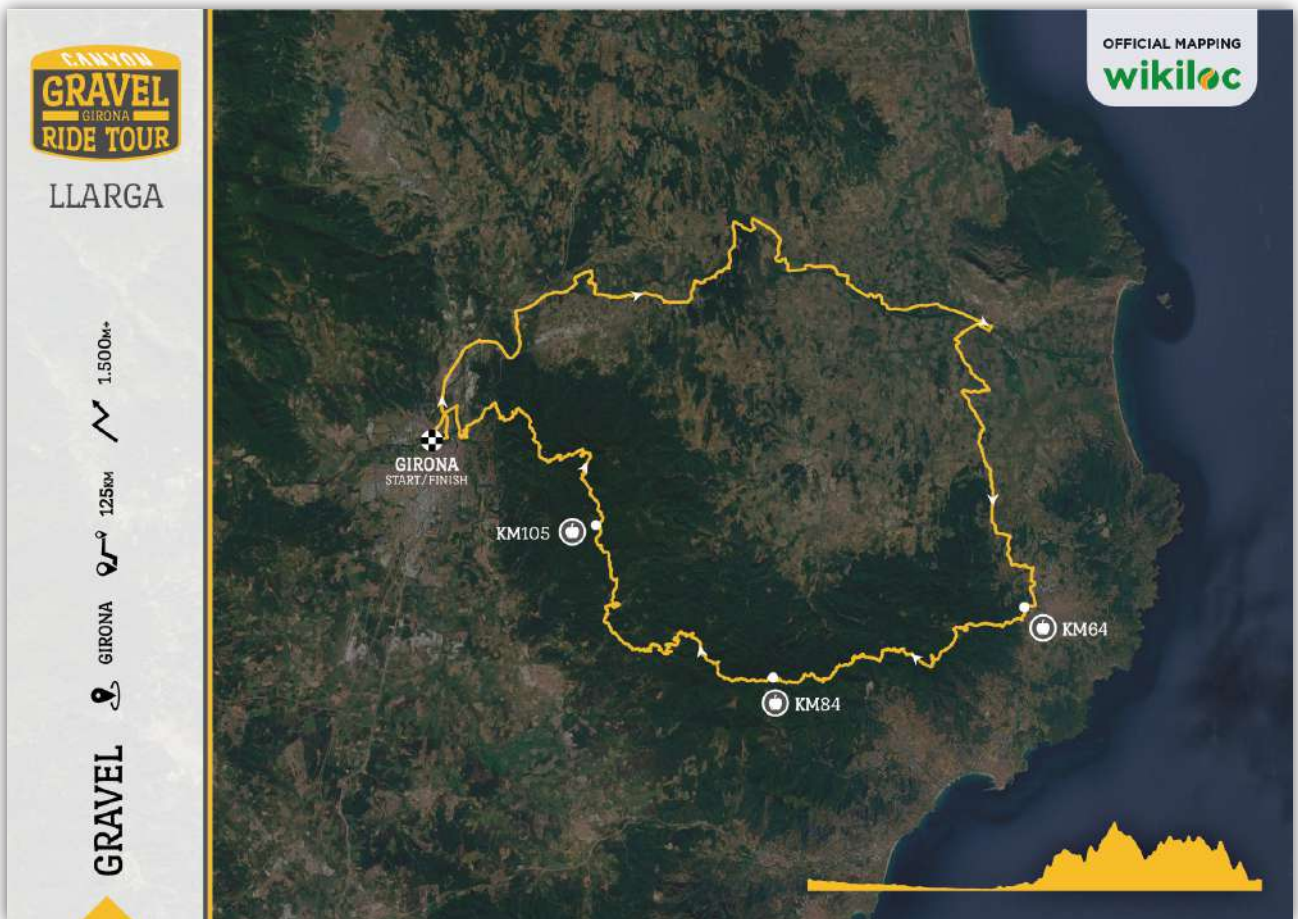

JERSEY

 The delivery will be in the same hall as the inscriptions.

DOWNLOAD YOUR TRACK

125KM

79KM

GARMIN.

**TUTORIAL: HOW TO TRANSFER
YOUR WIKILOC TRACK
TO YOUR GARMIN?**

ROUTE & PROFILE

CANYON
GRAVEL
 GIRONA
RIDE TOUR

CURTA

950M+

79KM

GIRONA

GRAVEL

OFFICIAL MAPPING
wikiloc

GIRONA