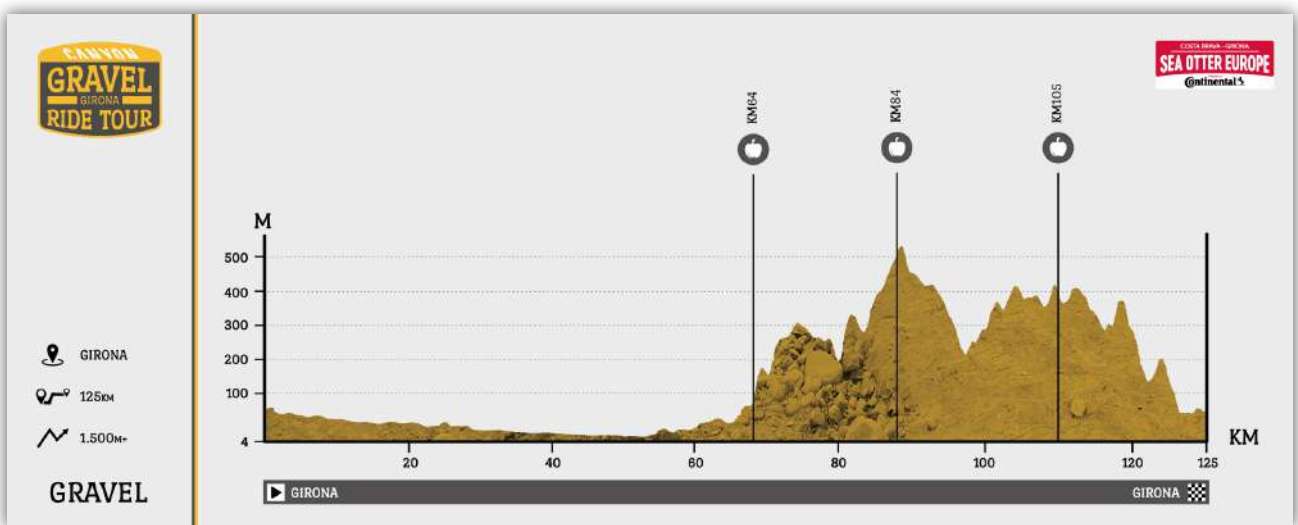

JERSEY

 The delivery will be in the same hall as the inscriptions.

DOWNLOAD YOUR TRACK

125KM

79KM

GARMIN.

**TUTORIAL: HOW TO TRANSFER
YOUR WIKILOC TRACK
TO YOUR GARMIN?**

ROUTE & PROFILE

CANYON
GRAVEL
 GIRONA
RIDE TOUR

CURTA

950M+

79KM

GIRONA

GRAVEL

OFFICIAL MAPPING
wikiloc

GIRONA